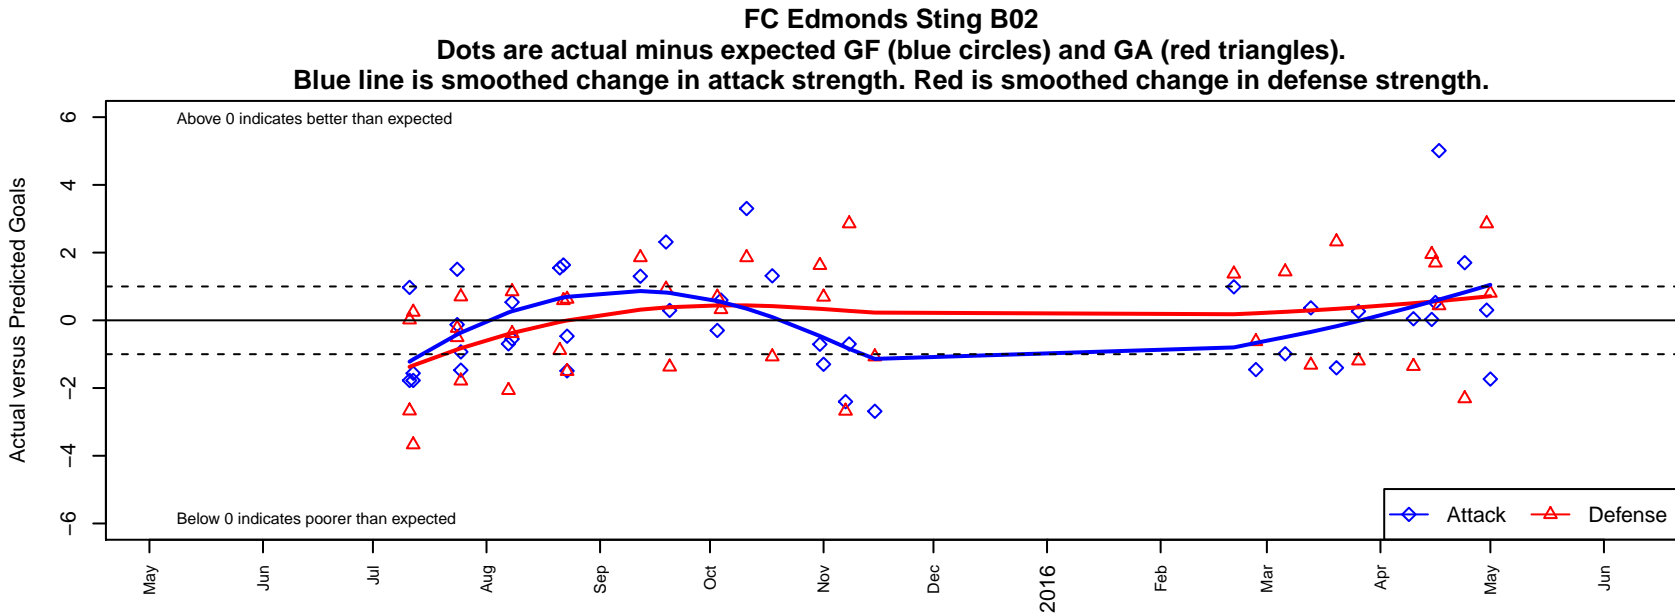

## FC Edmonds Sting B02

FC Edmonds  
 Edmonds, WA  
 B02 total strength=670  
 attack=0.91 defense=0.45  
 fall league = PSPL Copa Blue U13  
 spr league = Spr PSPL Classic 2 U13

alt names used:  
 FC Edmonds Sting  
 15 FC Edmonds Sting  
 FC Edmonds Sting  
 Sting  
 FC Edmonds Sting  
 FC EDMONDS STING (WA)

**attack and defense variance (black dot)  
relative to other teams  
and top 10 in region**

**attack and defense rating  
relative to others at age  
and all opponents in last 13 months**

**Performance relative to 13 month average**