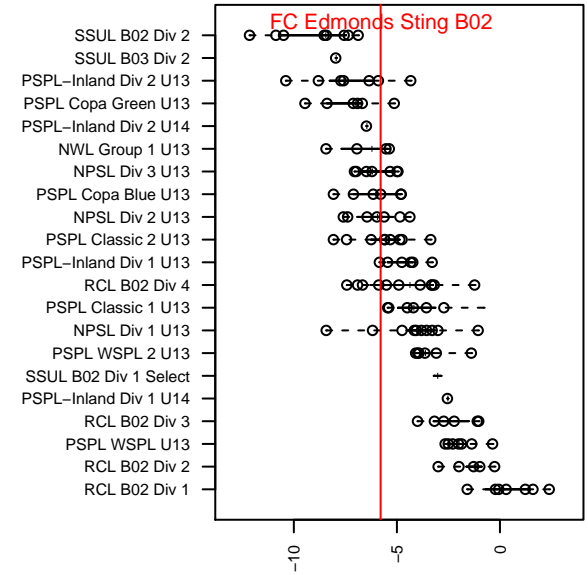

## FC Edmonds Sting B02

FC Edmonds  
 Edmonds, WA  
 B02 total strength=670  
 attack=0.91 defense=0.45  
 fall league = PSPL Copa Blue U13  
 spr league = Spr PSPL Classic 2 U13

alt names used:  
 FC Edmonds Sting  
 15 FC Edmonds Sting  
 FC Edmonds Sting  
 Sting  
 FC Edmonds Sting  
 FC EDMONDS STING (WA)

**attack and defense variance (black dot)  
relative to other teams  
and top 10 in region**

**attack and defense rating  
relative to others at age  
and all opponents in last 13 months**

**Performance relative to 13 month average**